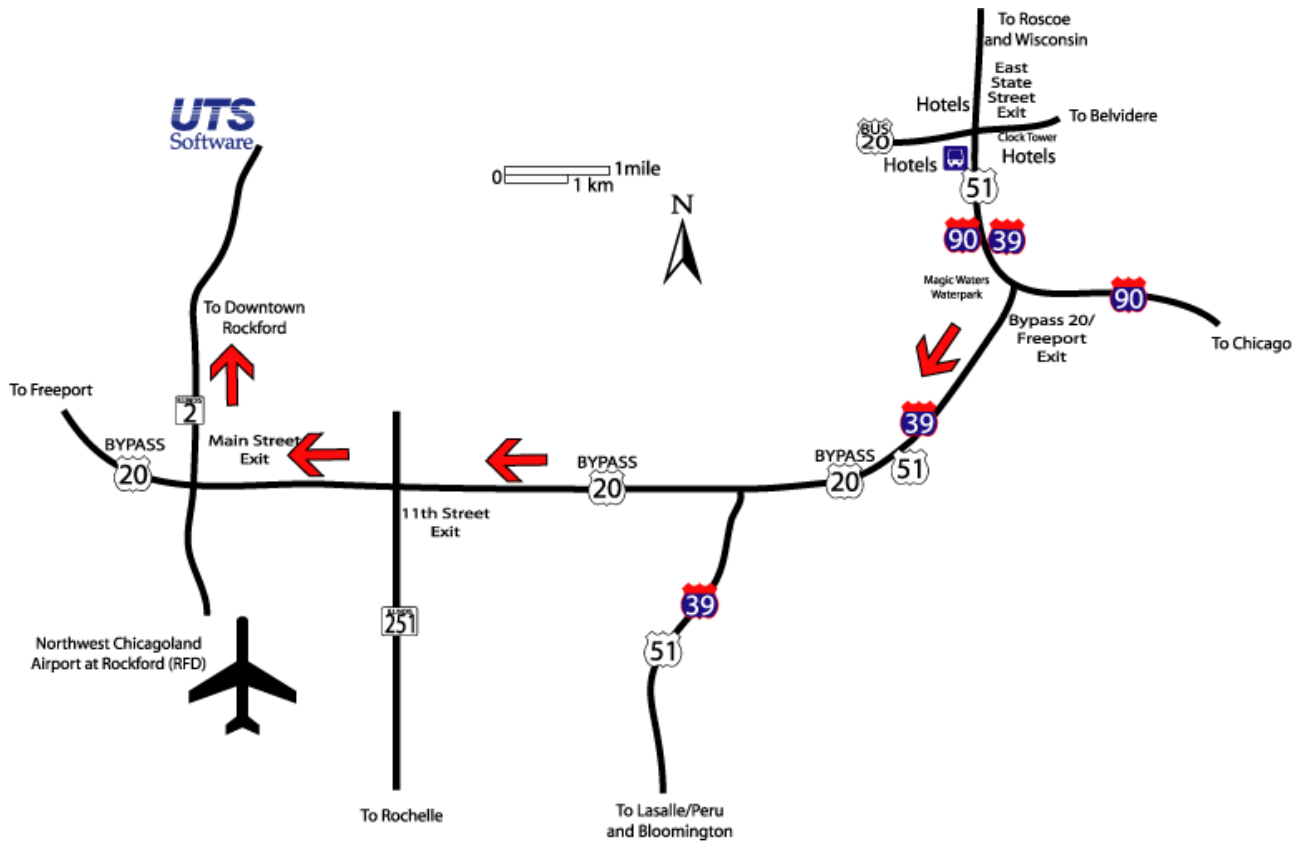

### From O'Hare

Take I-90 West to Rockford. Exit onto the US 20 Bypass heading west towards Freeport. Exit onto North Main (IL 2). Bear right on Wyman. Take a left on Elm. Take a left on Church and park in the garage on the right hand side (Metro Centre Concourse Parking Garage). The Trust Building is about 2 blocks north-east on the corner of West State and Wyman.

### Coming from the North

Take I-90/39 South to Rockford. Exit onto the US 20 Bypass heading west towards Freeport. Exit onto North Main (IL 2). Bear right on Wyman. Take a left on Elm. Take a left on Church and park in the garage on the right hand side (Metro Centre Concourse Parking Garage). The Trust Building is about 2 blocks north-east on the corner of West State and Wyman.

### Coming from the South

Take US 51 North and exit onto the US 20 Bypass heading west towards Freeport. Exit onto North Main (IL 2). Bear right on Wyman. Take a left on Elm. Take a left on Church and park in the garage on the right hand side (Metro Centre Concourse Parking Garage). The Trust Building is about 2 blocks north-east on the corner of West State and Wyman.

### Coming from the West

Take West State Street into Rockford. Take a right onto Church and park in the garage on the right hand side between Elm and Chestnut (Metro Centre Concourse Parking Garage). The Trust Building is about 2 blocks north-east on the corner of West State and Wyman.