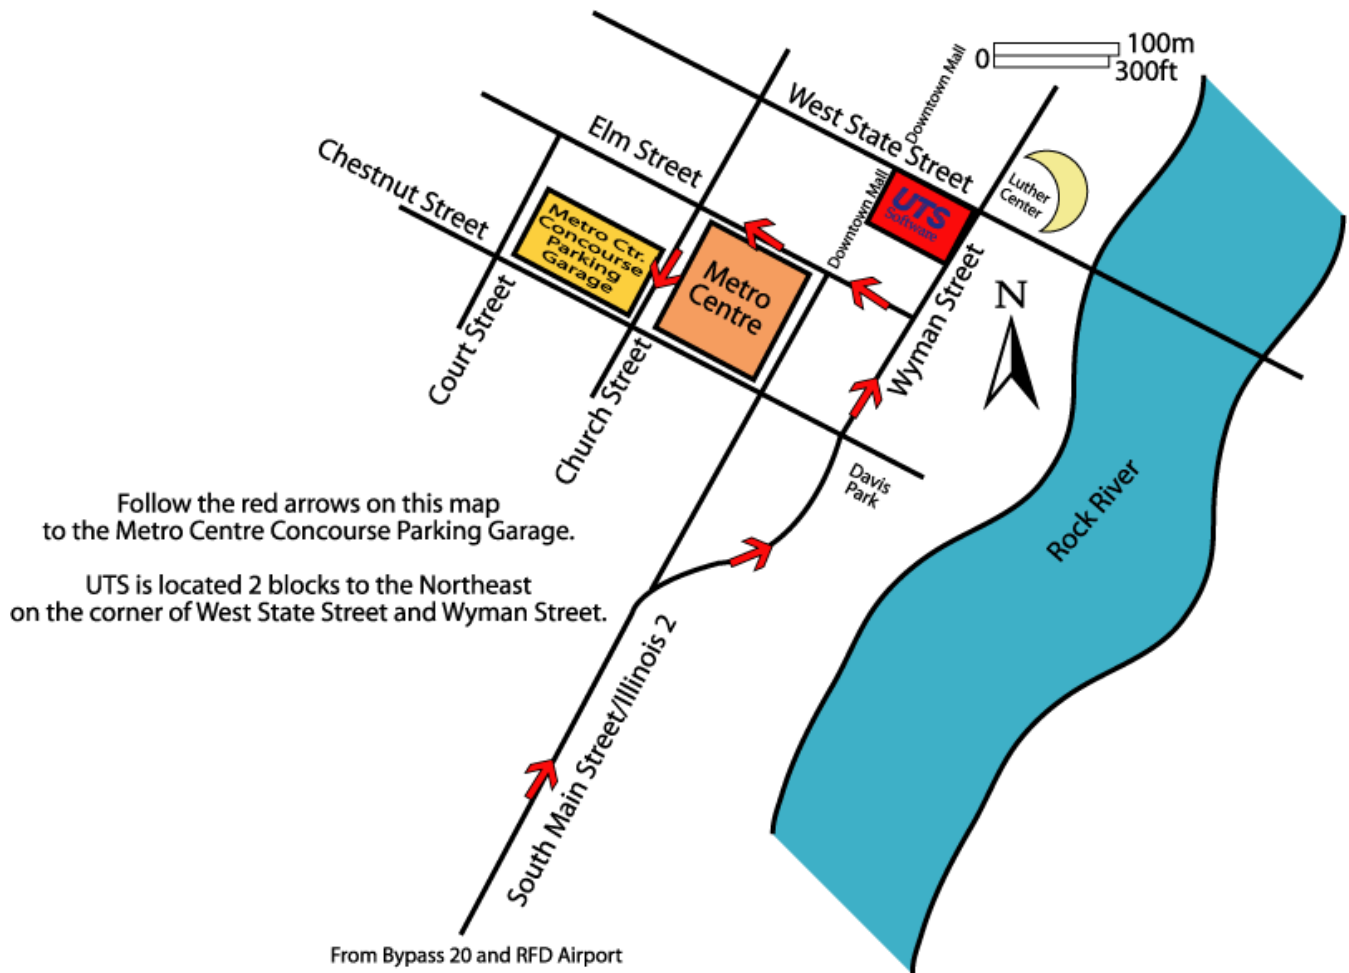

Recommended Local Hotel Facilities [Please book your hotel rooms directly.]

[Quality Suites of Rockford](#)

7401 Walton Avenue
Rockford, Illinois 61108
(815) 227-1300

Room Rate: Mention UTS for special $65.00 rate
Includes: Breakfast buffet, evening appetizers, fitness center, pool

[Clock Tower Resort](#)

7801 East State Street
Rockford, Illinois 61125
Contact: [Erin Colombi](#)
(815)229-4031

Room Rate: Mention UTS for special $74.00 rate
Includes: High speed internet access, restaurant & bar, lounge, fitness center, pool, arcade, indoor water park

[Candlewood Suites](#)

7555 Walton Street
Rockford, Illinois 61108
(815) 220-9300

Room Rate: Mention UTS for special $59.00 rate
Includes: Kitchenette, high speed internet access, breakfast buffet, fitness center